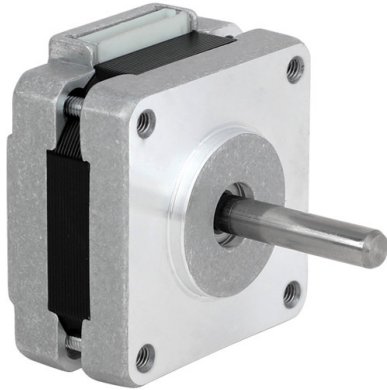

Pancake Stepper motor for Direct Drive Extruder

[Read More](#)

SKU: 3DWN193TH954B

Price: 144.55 DH (HT)

Stock: instock

Categories: [Spare Parts](#)

Product Description

Nema17 Outgoing mode: two-phase four-wire (yellow A+ , grey A- , red B+ , green B-) plug-in type Ref : 17HS08-1004S Condition : new
